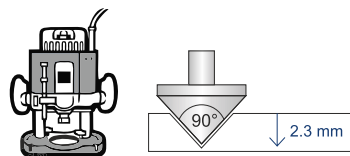

Hanging Pot

Minimum plate size
1000X500X3 mm

Required tools:
Trimmer Router
Jigsaw / Circular saw
Super glue

..... = Trimmer Router

— = Jigsaw / Circular saw